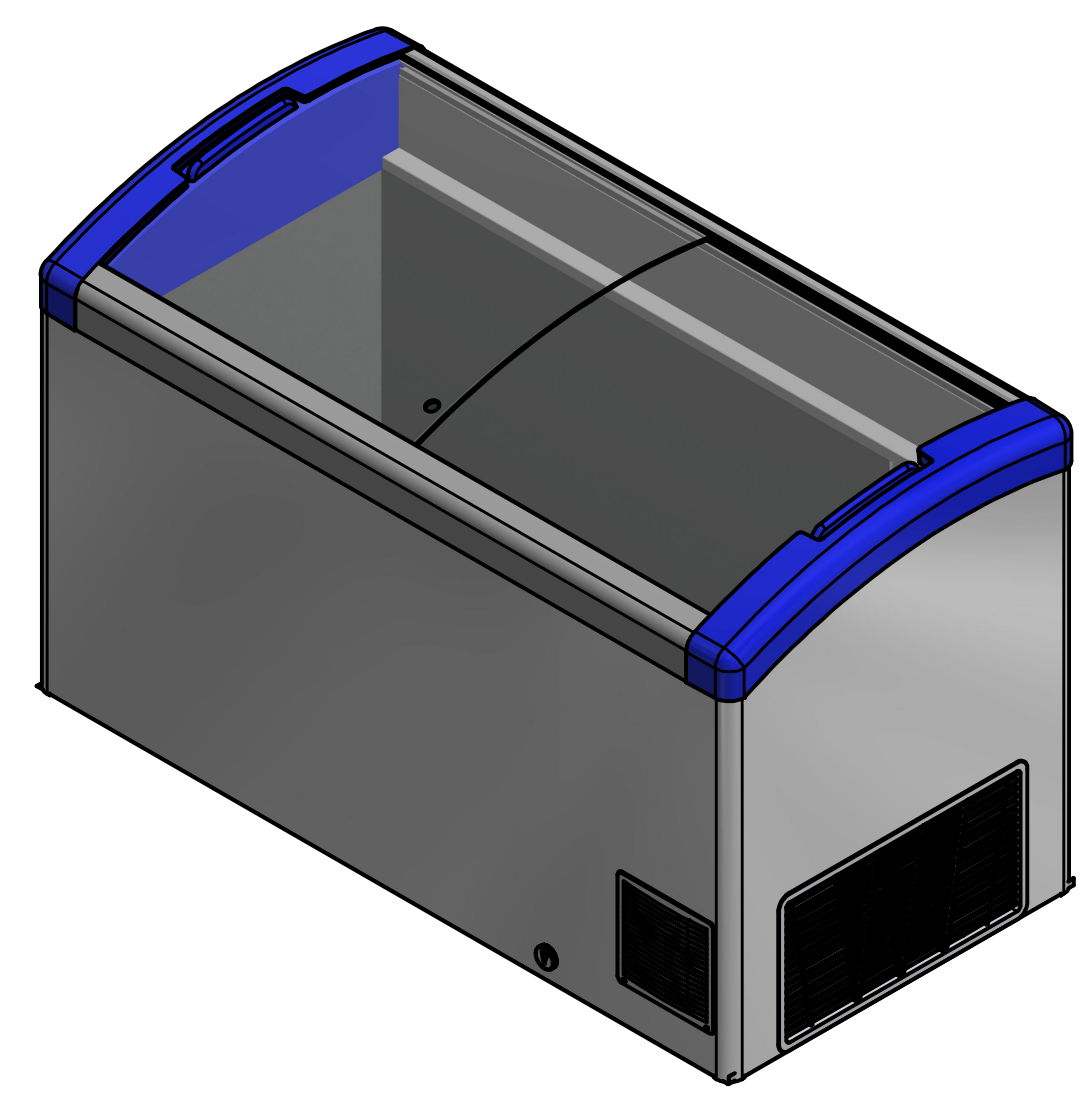

4 3 2 1

D
C
B
A

D
C
B
A

DRAWN	Marina Pedersen	31-08-2021		
CHECKED			TITLE	
QA			Måltegnig	
MFG			SIZE	DWG NO
APPROVED			C	Focus 131
			SCALE	REV
			SHEET	1 OF 1

4 3 2 1