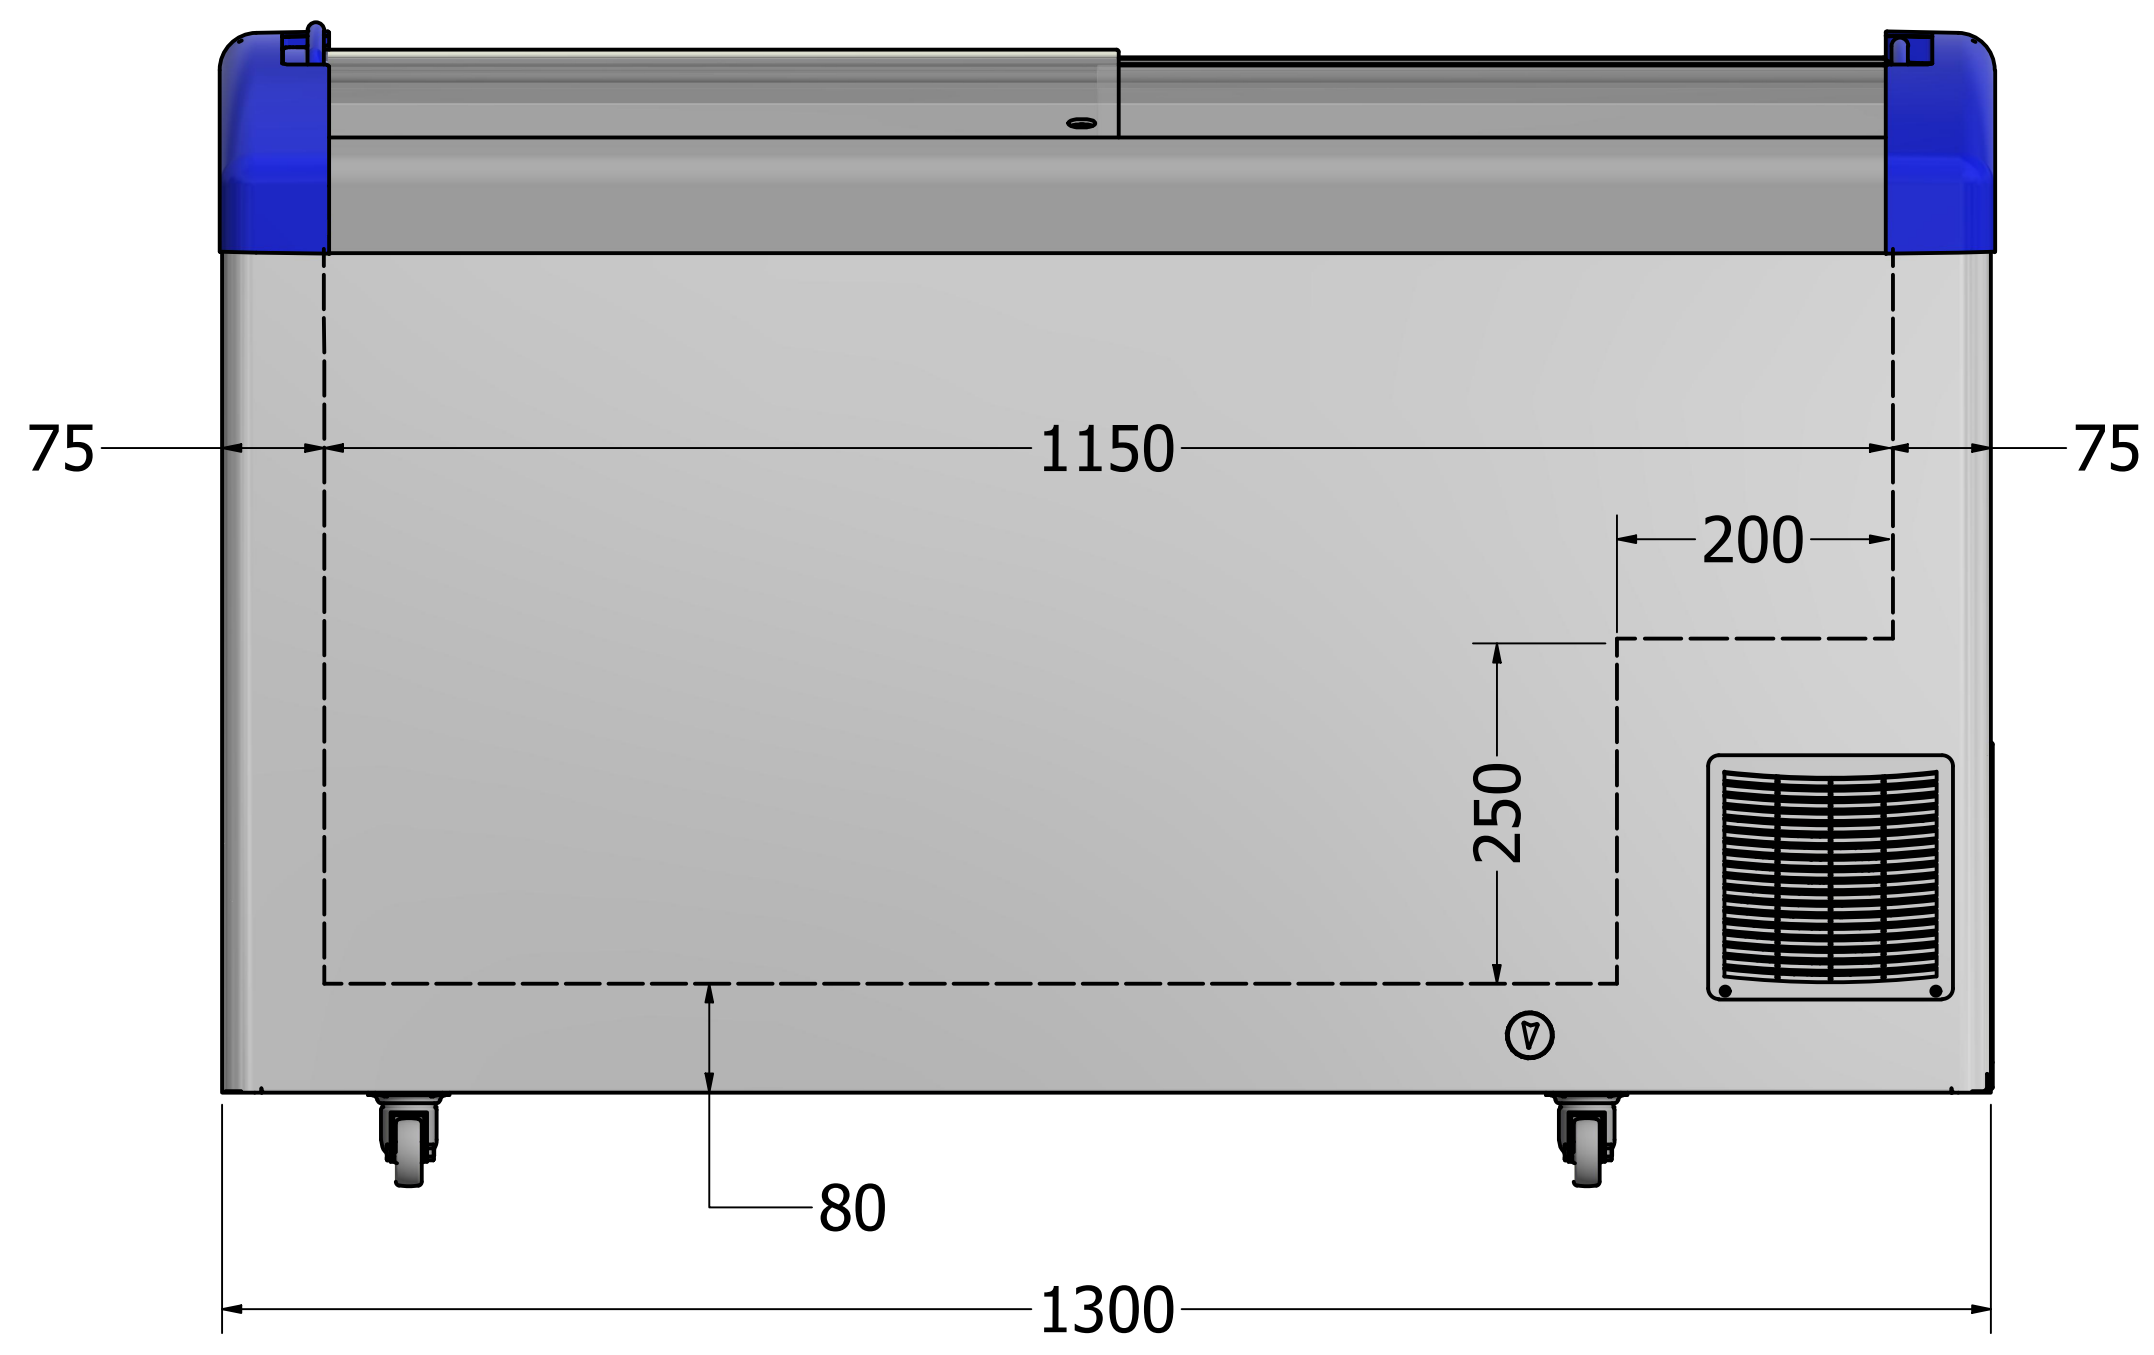

4 3 2 1

D
C
B
A

D
C
B
A

DRAWN	Marina Pedersen	31-08-2021		
CHECKED			TITLE	
QA			Måltegnig	
MFG			SIZE	DWG NO
APPROVED			C	Focus 131
			SCALE	REV
			SHEET	1 OF 1

4 3 2 1