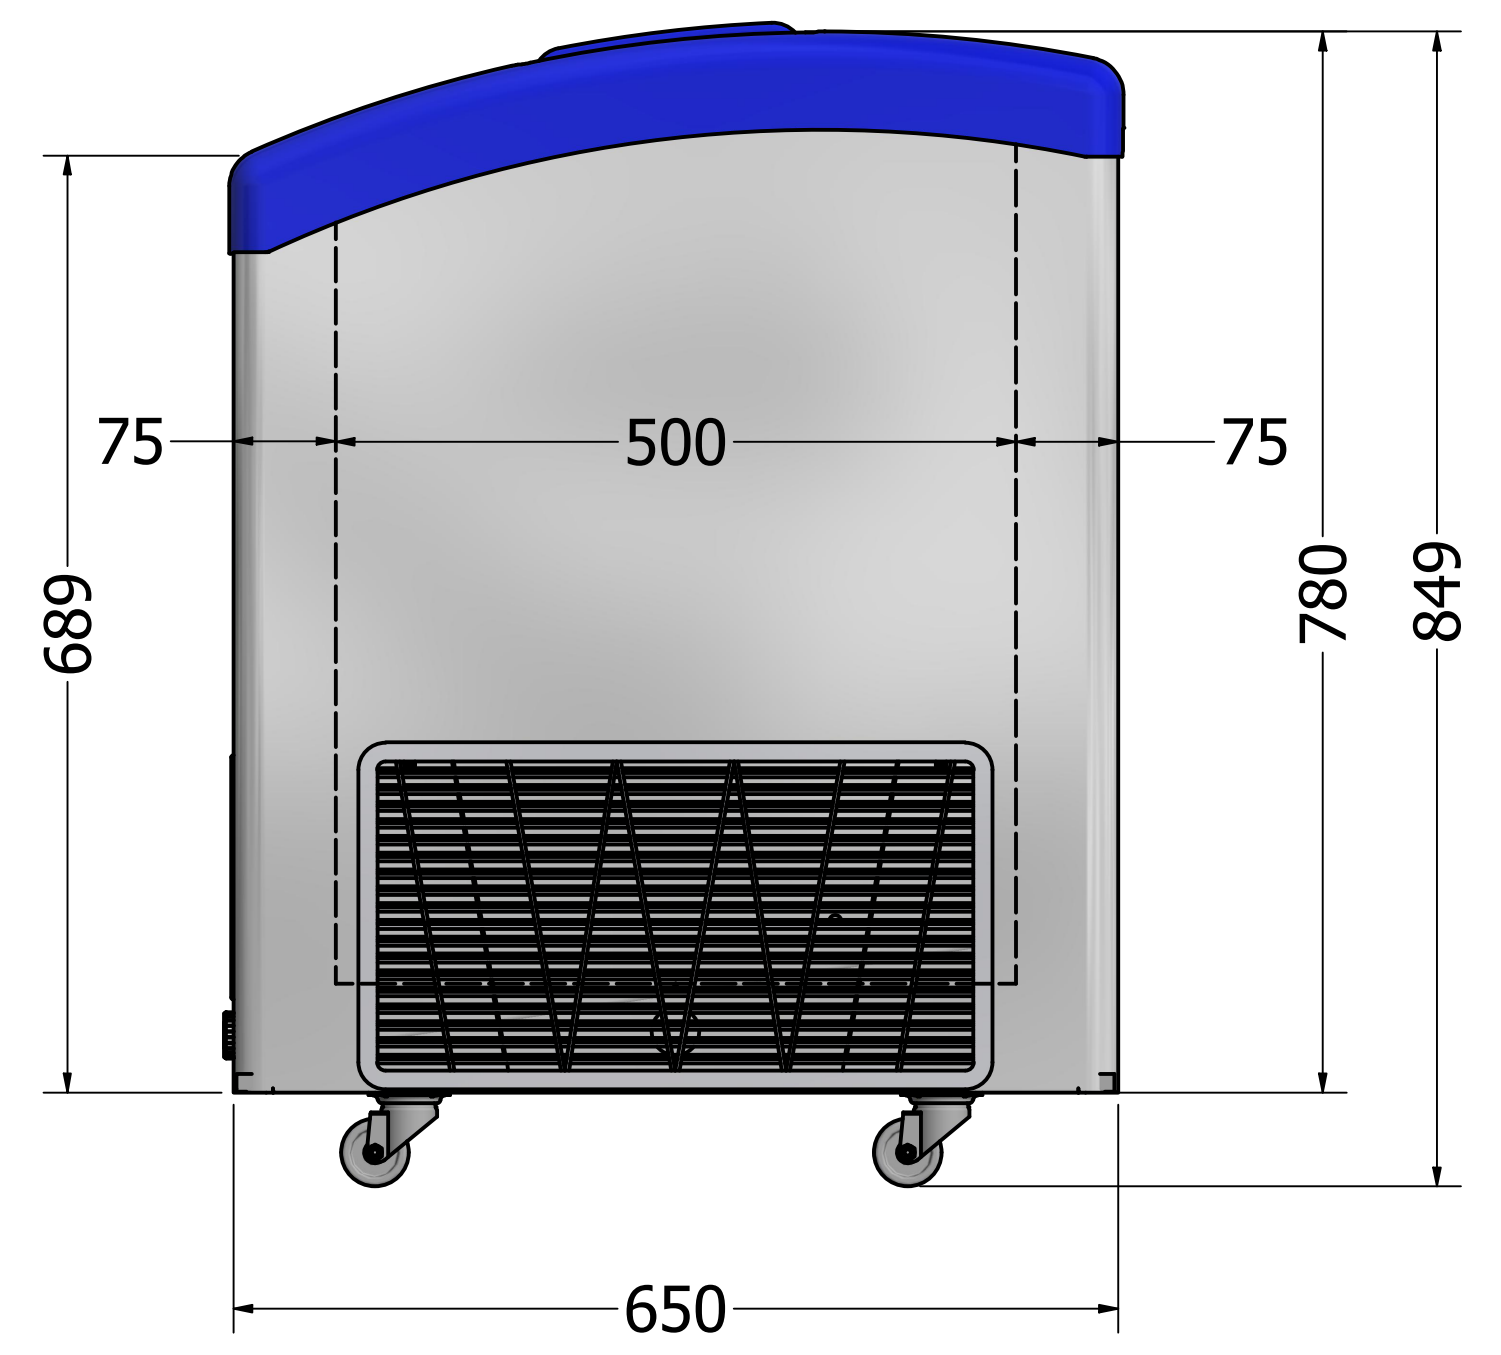

4 3 2 1

D
C
B
A

D
C
B
A

DRAWN	Marina Pedersen	31-08-2021		
CHECKED			TITLE	
QA			Måltegnig	
MFG			SIZE	DWG NO
APPROVED			C	Focus 131
			SCALE	REV
			SHEET	1 OF 1

4 3 2 1