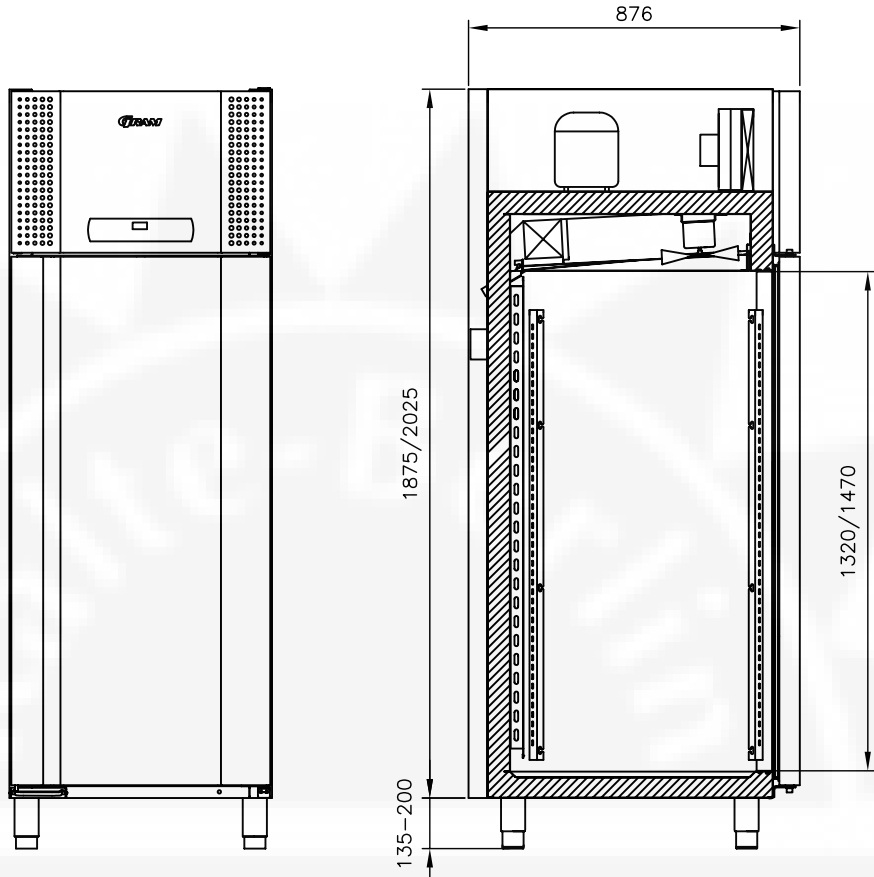

Ö:Áÿ \ Á { Ö:æ ÁÚŠWÚSÁ €€ÄÜÖÁ PÄÄM | -€S>@ &@æ \ Á^ásê|c'ÉÖ\|ä

Ö:Áÿ \ Á { Ö:æ ÁÚŠWÚSÁ €€ÄÜÖÁ PÄÄM | -€S>@ &@æ \ Á^ásê|c'ÉÖ\|ä
Sê|c'ÉÖ\|ä
Ö: ÁÚŠWÚSÁ Á F
FGGEJÄÖ\|ä
Ö: KÊI JÄGDHÄÄ | ÁÉÁ €GG
Ö: KÊI JÄGDHÄÄ | ÁÉÁ €GF
^T æææ | Ö\æ |c'ÉÖ\|ä ÉÄ
Ö: } ^ÄÖ | KÖ , , É æ |c'ÉÖ\|ä ÉÄ {

Revision:

Description: Dimensions GRAM PLUS 600/660	General tolerances: ISO 2768-1 (m) ISO 2768-2 (L)		

  © Gram Commercial A/S DENMARK	Date: 06/02/02	Drawing no.: 765040879	Sheet no.:	Rev.	A format
	Name: JP		1 of 1	00	4
	Scale 1/20				

All rights to this drawing belongs to Gram Commercial A/S, cf. law of Copyright. Thus the drawing should not without our written permission be copied, presented or passed over to a third person. Misuse will lead to prosecution.