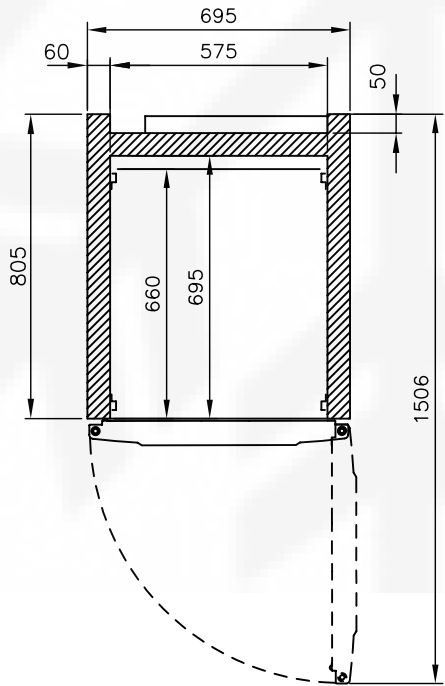

Ö:Áÿ \ Á { Ö:æ ÁÚŠWÚSÁ €€ÄÜÖÁ PÄÄM | -€S>@ &@æ \ Á^ásê|c'ÉÖ\|ä

Ö:Áÿ \ Á { Ö:æ ÁÚŠWÚSÁ €€ÄÜÖÁ PÄÄM | -€S>@ &@æ \ Á^ásê|c'ÉÖ\|ä
Sê|c'ÉÖ\|ä
Ö: ÁÚŠWÚSÁ Á F
FGGEJÄÖ\|ä
Ö: KÊI JÄGDHÄÄ | ÁÉÁ €GG
Ö: KÊI JÄGDHÄÄ | ÁÉÁ €GF
^T æææ | Ö\æ |c'ÉÖ\|ä ÉÄ
Ö: } ^ÄÖ | KÖ , , É æ |c'ÉÖ\|ä ÉÄ {

Revision:

Description: Dimensions GRAM PLUS 600/660	General tolerances: ISO 2768-1 (m) ISO 2768-2 (L)		

  © Gram Commercial A/S DENMARK	Date: 06/02/02	Drawing no.: 765040879	Sheet no.:	Rev.	A format
	Name: JP		1 of 1	00	4
	Scale 1/20				

All rights to this drawing belongs to Gram Commercial A/S, cf. law of Copyright. Thus the drawing should not without our written permission be copied, presented or passed over to a third person. Misuse will lead to prosecution.