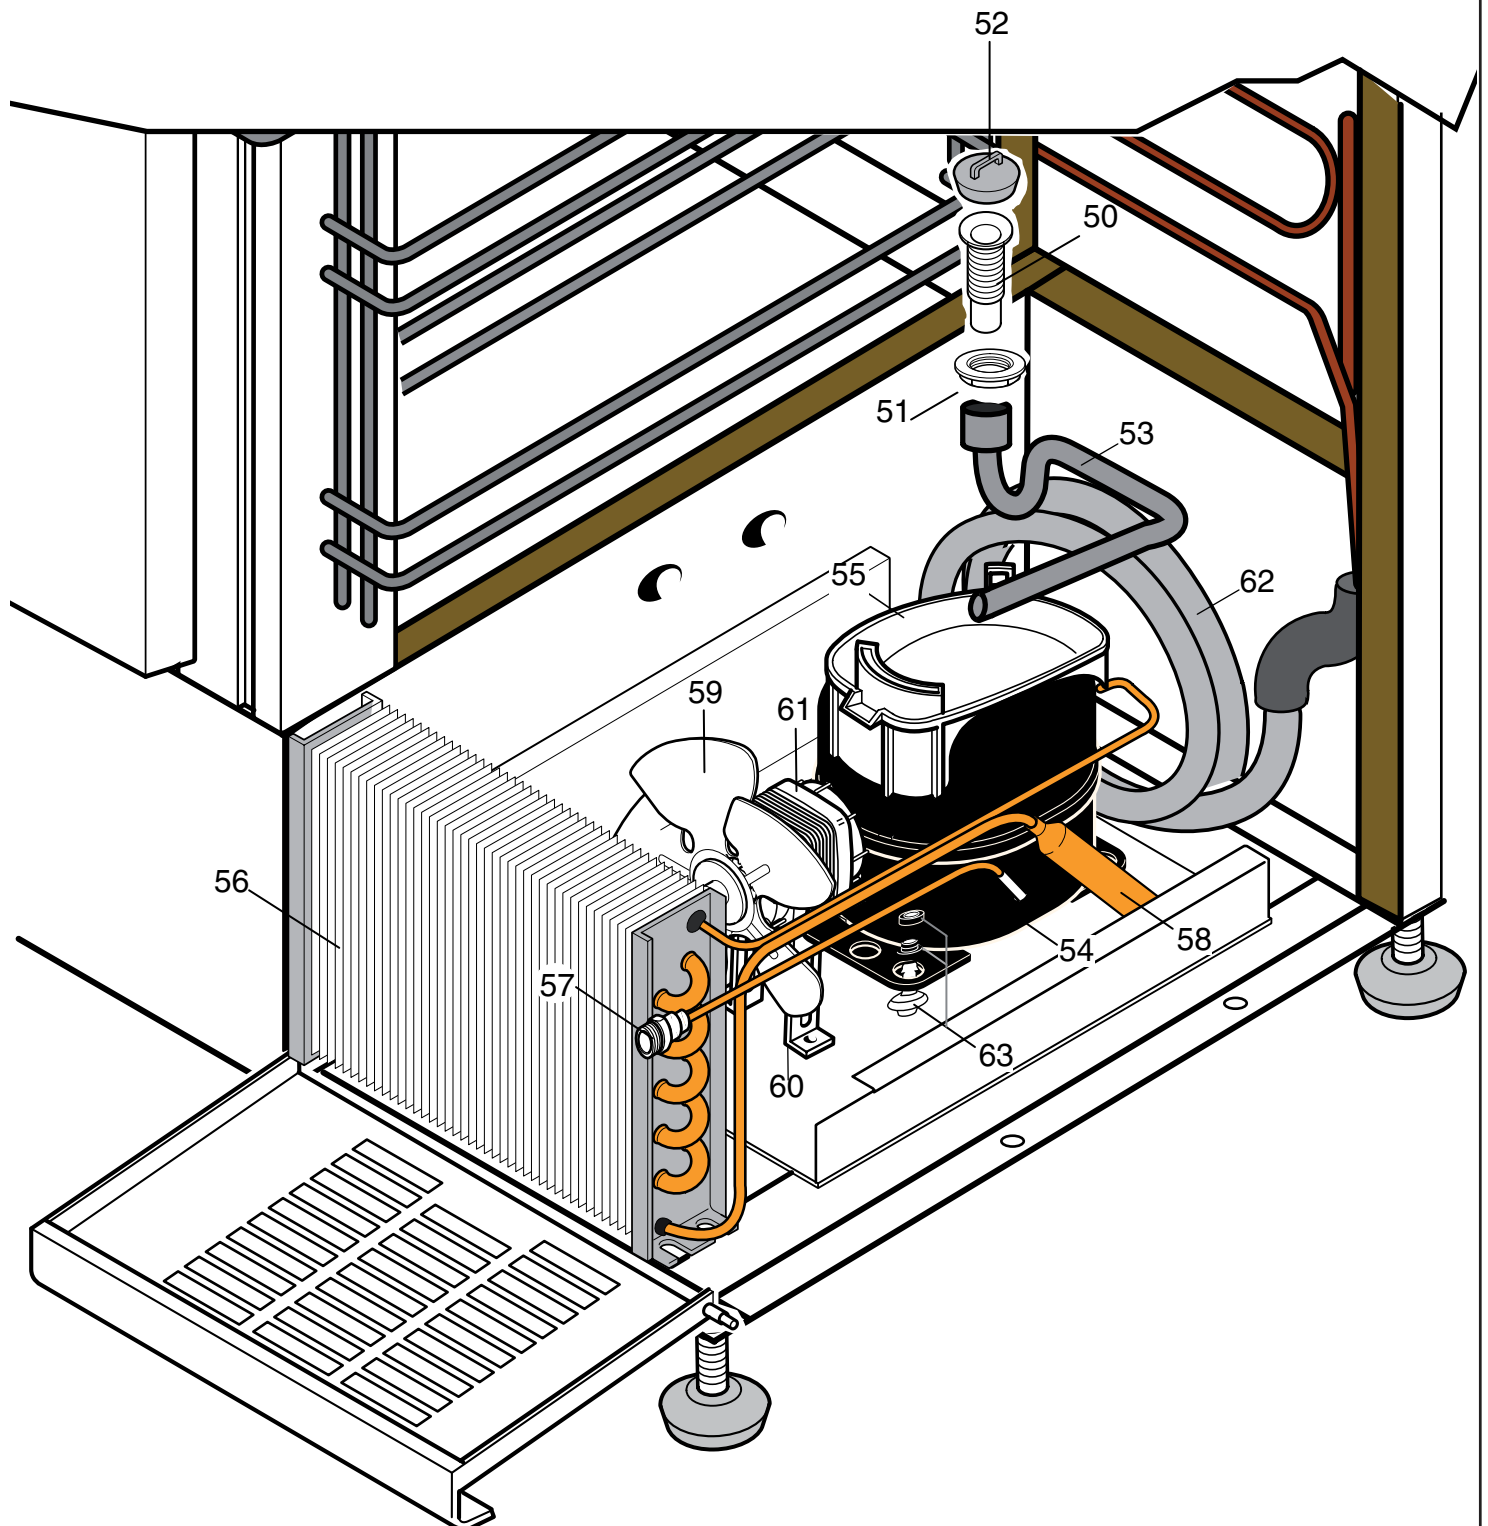

Gruppo Saladette 950
Cooling Unit Saladette 950

Saladette

PNC	REF	PNC	REF	PNC	REF	PNC	REF	PNC	REF	PNC	REF	PNC	REF
728267	a	728634	h										
728268	b	727029	i										
728629	c												
728630	d												
728631	e												
728632	f												
728633	g												

Pos	Code	Descrizione	Description	Ref. / Notes
		RIFERIMENTO PAG 4 (GRUPPO)	REFERENCE PAGE 4 (COOLING)	
50	081816	Piletta	Discharge pipe	
51	081797	Controdado per piletta	Nut	
52	085535	Tappo per piletta	Plug	
53	099708	Tubo sifone per condensa	Water discharge pipe	
54	092256	Compressore GVM57AA (cubigel)	Compressor GVM57AA (cubigel)	From ser.N°9110000
54	099709	Compressore GL90AA (cubigel)	Compressor GL90AA (cubigel)	Relay/s:3003 -Protector:MRP304LZ
55	099679	Bacinella racc. cond. GL90AA	Water discharge basin	
55	092254	Bacinella racc. cond. GVM57AA	Water discharge basin	From ser.N°9110000
56	099711	Condensatore	Condenser	
57	0A8171	Valvola di ricarica	Charge\discharge valve	
58	085886	Filtro deidratore	Dehydrator filter	
59	089696	Ventola	Fan	
60	082120	Staffa ventilatore	Support for motor ventilator	
61	085674	Ventilatore	Motorventilator	
62	099712	Scambiatore	Heat exchanger	
63	087122	Dispositivo fissaggio compressore	Fixing kit compressor