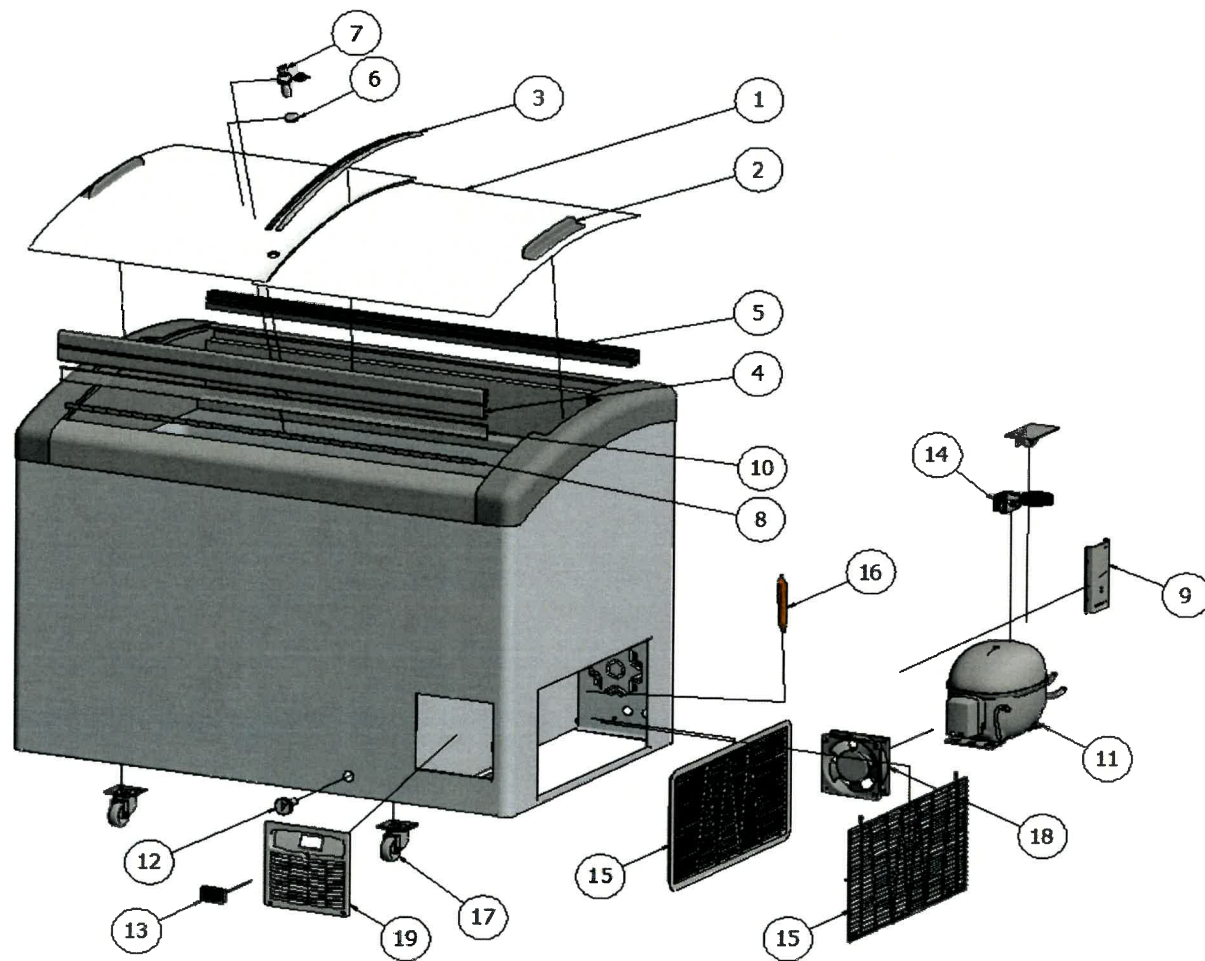

SPAREPART LIST FOCUS

ECO DESIGN 2023

ITEM NO.	DESCRIPTION	FOCUS 73		FOCUS 106		FOCUS 131		FOCUS 151		FOCUS 171	
		CODE		CODE		CODE		CODE		CODE	
SLIDING GLASS LID											
1	COMPLETE SET OF GLASS LIDS (RED)	82GLASF073-S1		82GLASF106-S1		82GLASF131-S1		82GLASF151-S1		82GLASF171-S1	
1	COMPLETE SET OF GLASS LIDS (BLUE)	82GLASF073-S2		82GLASF106-S2		82GLASF131-S2		82GLASF151-S2		82GLASF171-S2	
1	COMPLETE SET OF GLASS LIDS (GREY)	82GLASF073-S3		82GLASF106-S3		82GLASF131-S3		82GLASF151-S3		82GLASF171-S3	
2	HANDLE, SELF ADHESIVE (RED)	HÄND1		HÄND1		HÄND1		HÄND1		HÄND1	
2	HANDLE, SELF ADHESIVE (BLUE)	HÄND2		HÄND2		HÄND2		HÄND2		HÄND2	
2	HANDLE, SELF ADHESIVE (GREY)	HÄND3		HÄND3		HÄND3		HÄND3		HÄND3	
3	PILE WEATHER STRIPS (2 PCS)	GLASTAETNING1		GLASTAETNING1		GLASTAETNING1		GLASTAETNING1		GLASTAETNING1	
4	PLASTIC TRACK IN FRONT	82FORK10		82FORK11		82FORK12		82FORK13		82FORK14	
5	PLASTIC TRACK IN BACK	82BAGK5		82BAGK6		82BAGK7		82BAGK8		82BAGK9	
6	LOCK HOLDER IN UPPER GLASS	PLASTD33		PLASTD33		PLASTD33		PLASTD33		PLASTD33	
7	LOCK KIT COMPLETE	8100.0303		8100.0303		8100.0303		8100.0303		8100.0303	
INTERNAL LIGHT											
8,9	COMPLETE INTERNAL LIGHT 115/230V	8100.0610		8100.0611		8100.0612		8100.0613		8100.0614	
8	LED LIGHTS	LED16		LED17		LED18		LED19		LED20	
9	POWER SUPPLY 115V/60HZ + 230V/50HZ	PSU3		PSU3		PSU3		PSU3		PSU3	
10	CLEAR LIGHT COVER	9100.0625		9100.0626		9100.0627		9100.0628		9100.0629	
MOTOR COMPARTMENT											
11	COMPRESSOR 230V 50HZ R290	EMC3117U		EMC3121U		EMC3125U		EMC3134U		EMC3140U	
OTHER											
12	STOPPER FOR OUTSIDE DRAIN	E1HU		E1HU		E1HU		E1HU		E1HU	
13	DIGITAL THERMOMETER	FTERMOMETB2		FTERMOMETB2		FTERMOMETB2		FTERMOMETB2		FTERMOMETB2	
14	THERMOSTAT R290	TERMOSTAT11		TERMOSTAT11		TERMOSTAT11		TERMOSTAT11		TERMOSTAT11	
15	GRILL FOR ENGINE ROOM - PLASTIC	SP1417		SP1417		SP1417		SP1417		SP1417	
15	GRILL FOR ENGINE ROOM - METAL	MHUSRIST		MHUSRIST		MHUSRIST		MHUSRIST		MHUSRIST	
16	FILTER DRYER	FILTER6XH9		FILTER6XH9		FILTER6XH9		FILTER6XH9		FILTER6XH9	
17	CASTORS 4 PCS KIT	8100.0200		8100.0200		8100.0200		8100.0200		8100.0200	
17	CASTORS 2 PCS WITH, 2 PCS W/O BRAKE	8100.0202		8100.0202		8100.0202		8100.0202		8100.0202	
18	FAN 110 - 240V	--		--		--		BLAES9		BLAES9	
19	FRONT VENTILATION GRILL	PLASTMFP15		PLASTMFP15		PLASTMFP15		PLASTMFP15		PLASTMFP15	