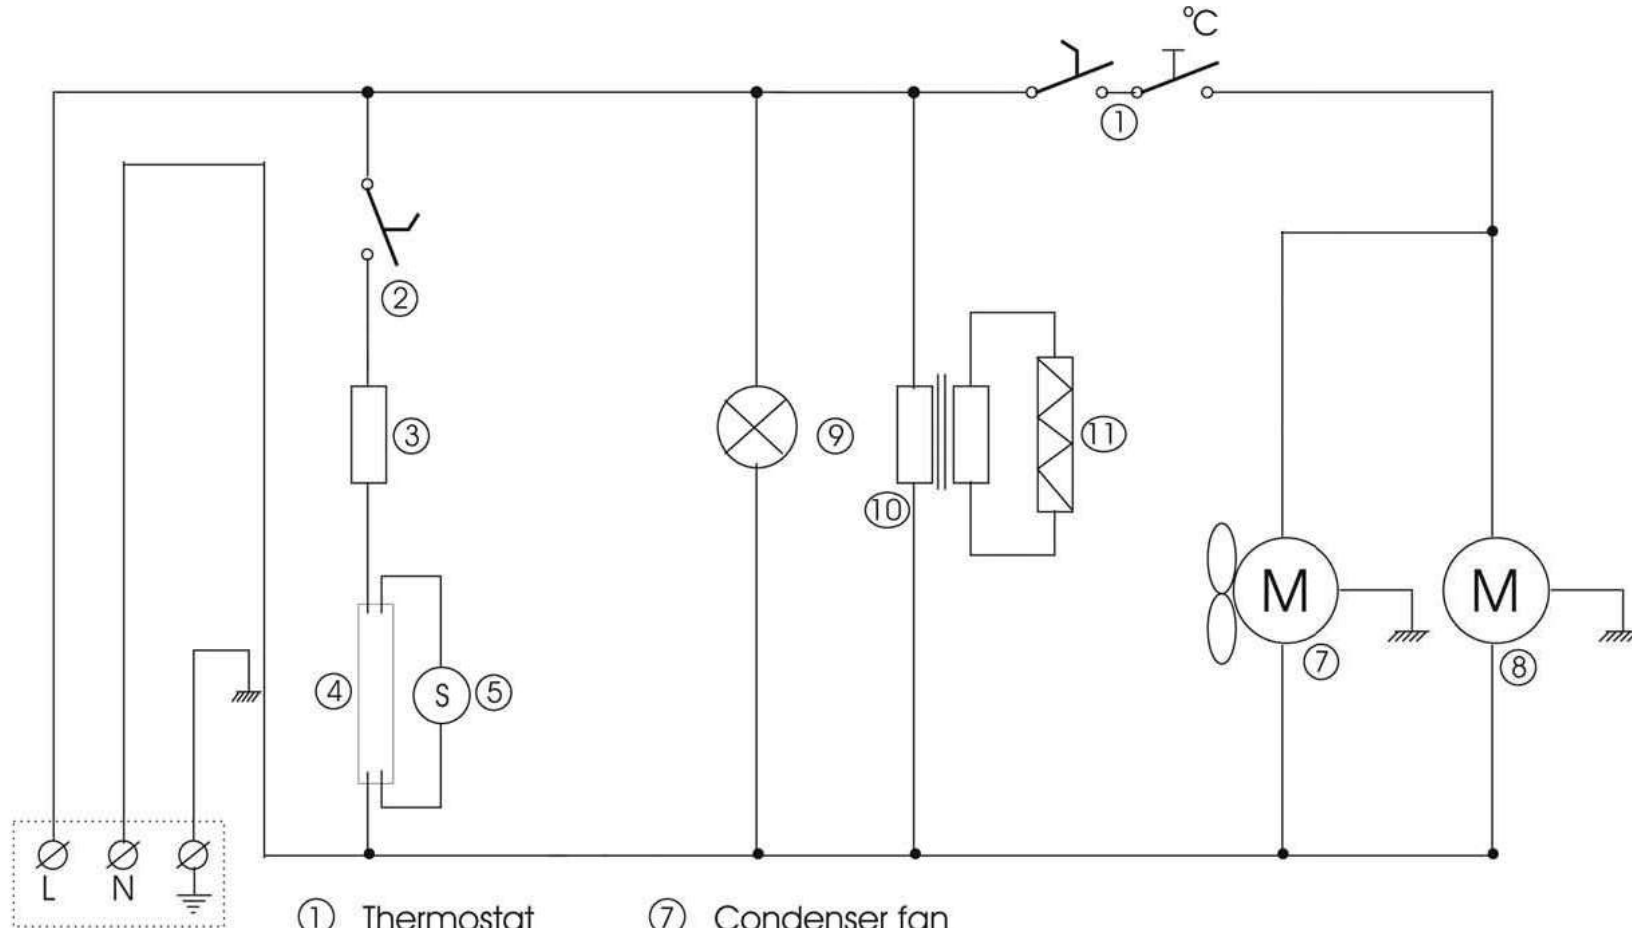

# Schaltplan

## Gewerbetiefkühlschrank TK 385 G BLACK

[Art. 435203850]

- |                |                           |
|----------------|---------------------------|
| ① Thermostat   | ⑦ Condenser fan           |
| ② Light switch | ⑧ Compressor              |
| ③ Ballast      | ⑨ Green control lamp      |
| ④ Neon lamp    | ⑩ Transformer, 230/48 VAC |
| ⑤ Neon starter | ⑪ Door heater             |