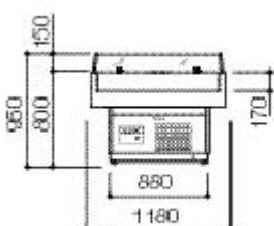

SAMBA RF ST PROMOTION

SAMBA-RF-VT-PROMOTION

NordCap®