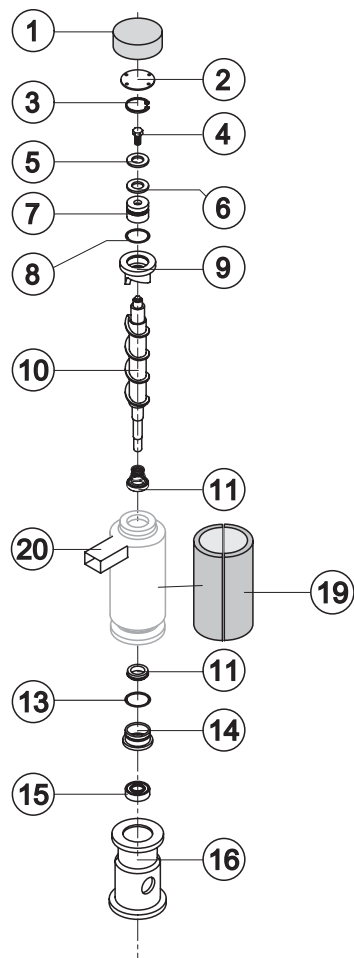

Ref.	Spare Description	Code
1	Foamed Cabinet Assy	See Table
2	Cover for Ice Exhaust	22592
3	Top Assembly	C22690
4	Rear Panel Assembly	C21201
5	Rear Grid	D12020
6	Adjustable Foot	20613
7*	Filtering Panel	18106
8	Frame + Grid & Filter	C10205
9	Front Grid Panel	C22509
11	Tulbe-holder Pipe	20522
12	Door Assy	C10275

Ref. 1 - Foamed Cabinet Assy

Condensation	Code
Air	C11097A
Water	C11097W

Common Parts

Ref.	Spare Description	Code
1	Compressor	231174
2*	Molecular Drier	14009
6	Suction Line	for the spare parts code give us the s/n.

Ref.	Spare Description	Code
1	Insulating Cap	18170
2	Closing Disk	22825
3	Seeger	20043
4	Stainless Steel Screw	20663
5	Shimming Disk	22826
6	Self-Lubricating Disk	20631
7	Stainless Steel Thrust Bearing	20686
8	OR Gasket 3087	20688
9	Ice Breaker	201236
10	Auger	20783
11	Ceramic Seal	20937
13	OR Gasket 3162 NBR70	20429
14	Reduction Ring	20785
15	Stainless Steel Bearing	20782
16	Flange	20629
17	Joint	D20784
18	Evaporator Assy	C11140
19	Insulating Cap	18267
20	ABS Ice exhaust assembly	From s/n. 829710 C10781

Ref.	Spare Description	Code
1	Water Outlet Nipple	10472
2	Silicone Gasket	13219
4*	Double Switch Basin Assembly	C10706
5	Semirigid Polyethylene Gasket	13007
6	Bin Discharge Nut	10096
8	Microswitch	23055