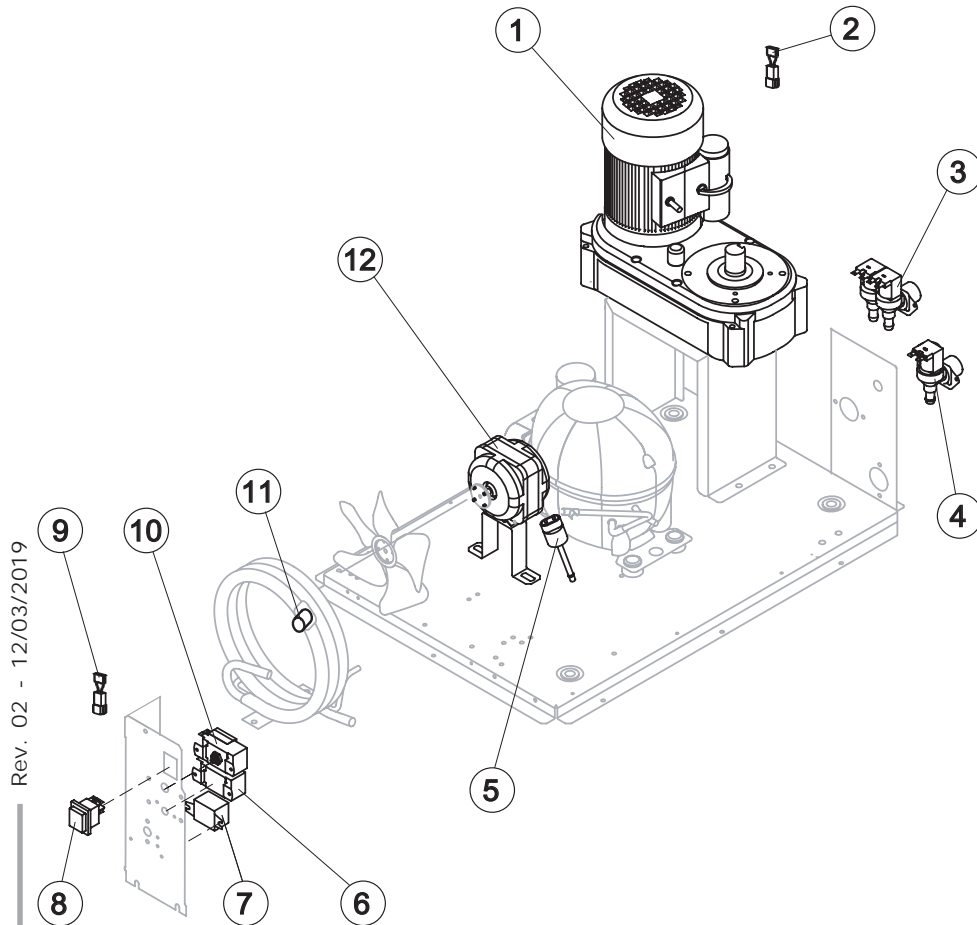

Ref.	Spare Description	Code
1	Water Outlet Nipple	10472
2	Silicone Gasket	13219
4*	Double Switch Basin Assembly	C10706
5	Semirigid Polyethylene Gasket	13007
6	Bin Discharge Nut	10096
8	Microswitch	23055

Parts for Air-Cooled Version Only

Ref.	Spare Description	Code
7	Discharges Manifold	C10235

Parts for Water-Cooled Version Only

Ref.	Spare Description	Code
7	Discharges Manifold	C10240

Common Parts

Ref.	Spare Description	Code
1	Gearmotor	231030
2	Anti Radio Interference Filter	C23457
5	Low pressure safety switch	231124
6*	Fan cycle switch	231123
7*	Relay	23190
8*	Green Light Switch (On-Off)	23327
9	Anti Radio Interference Filter	C23459
10*	Bin Thermostat	R23005

Parts for Air-Cooled Version Only

Ref.	Spare Description	Code
4*	1 Way- Water Inlet Valve	23115
12*	Fan Motor	23067

Parts for Water-Cooled Version Only

Ref.	Spare Description	Code
3*	2 Ways- Water Inlet Valve	23010
11*	Safety Thermostat	C23114
12*	Fan Motor	23029