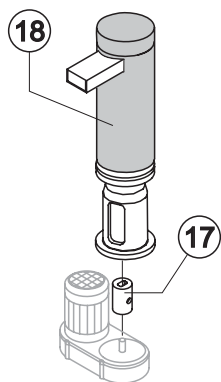

Ref.	Spare Description	Code
1	Insulating Cap	18170
2	Closing Disk	22825
3	Seeger	20043
4	Stainless Steel Screw	20663
5	Shimming Disk	22826
6	Self-Lubricating Disk	20631
7	Stainless Steel Thrust Bearing	20686
8	OR Gasket 3087	20688
9	Ice Breaker	201236
10	Auger	20783
11	Ceramic Seal	20937
13	OR Gasket 3162 NBR70	20429
14	Reduction Ring	20785
15	Stainless Steel Bearing	20782
16	Flange	20629
17	Joint	D20784
18	Evaporator Assy	C11140
19	Insulating Cap	18267
20	ABS Ice exhaust assembly	From s/n. 829710 C10781