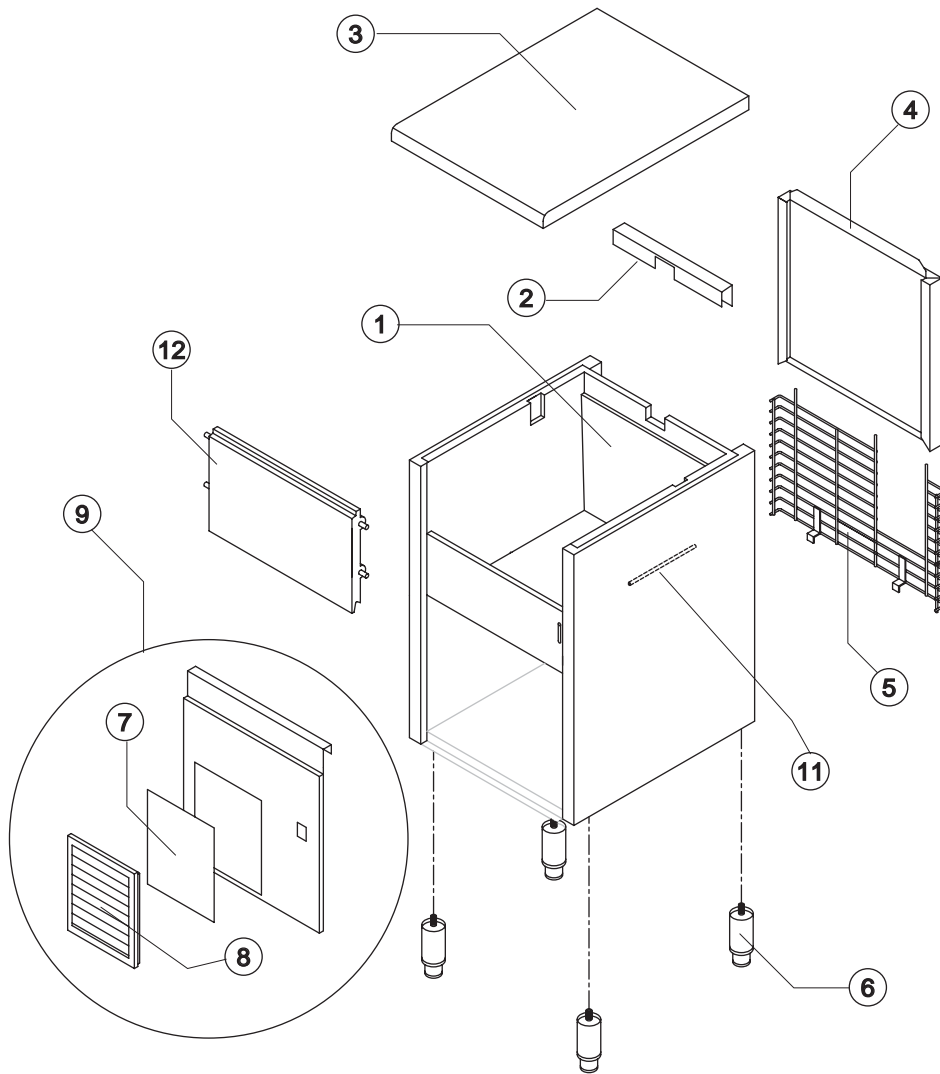

GB 1540 HC

LIST OF THE EXPLODED VIEWS

SHELL ASSY

COOLING SYSTEM

EVAPORATOR

HYDRAULIC CIRCUIT

ELECTRIC PARTS

Rev. 02 - 12/03/2019

Ref.	Spare Description	Code
1	Foamed Cabinet Assy	See Table
2	Cover for Ice Exhaust	22592
3	Top Assembly	C22690
4	Rear Panel Assembly	C21201
5	Rear Grid	D12020
6	Adjustable Foot	20613
7*	Filtering Panel	18106
8	Frame + Grid & Filter	C10205
9	Front Grid Panel	C22509
11	Tulbe-holder Pipe	20522
12	Door Assy	C10275

Ref. 1 - Foamed Cabinet Assy

Condensation	Code
Air	C11097A
Water	C11097W

Common Parts

Ref.	Spare Description	Code
1	Compressor	231174
2*	Molecular Drier	14009
6	Suction Line	for the spare parts code give us the s/n.