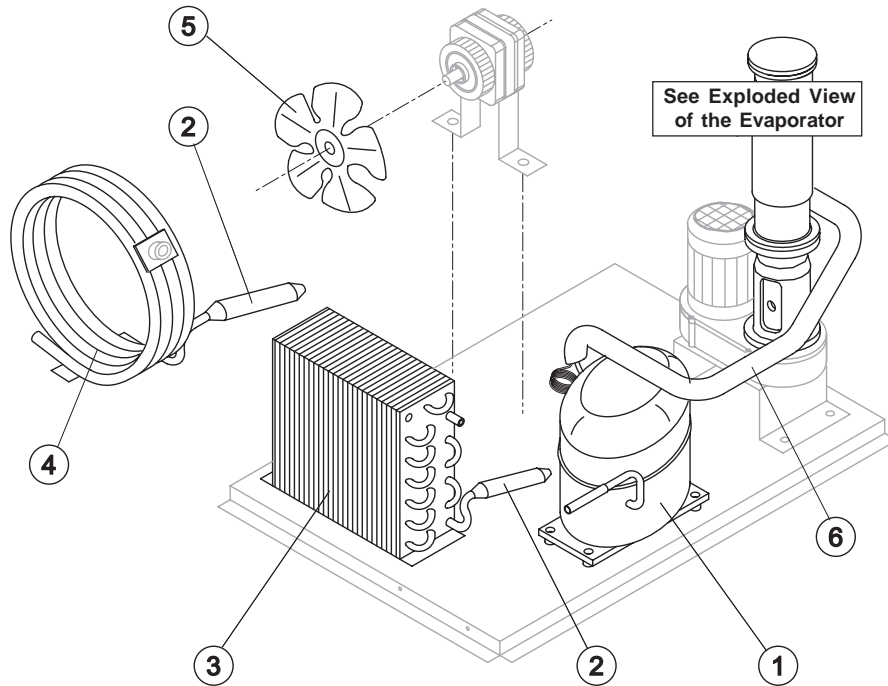

Common Parts

Ref.	Spare Description	Code
1	Compressor	231174
2*	Molecular Drier	14009
6	Suction Line	for the spare parts code give us the s/n.

Parts for Air-Cooled Version Only

Ref.	Spare Description	Code
3	Air Condenser	Current Version 201222
3	Air Condenser	Till s/n. 874650 201147
5	Sucking Fan	20031

Parts for Water-Cooled Version Only

Ref.	Spare Description	Code
4	Water Condenser	14014
5	Sucking Fan	10213