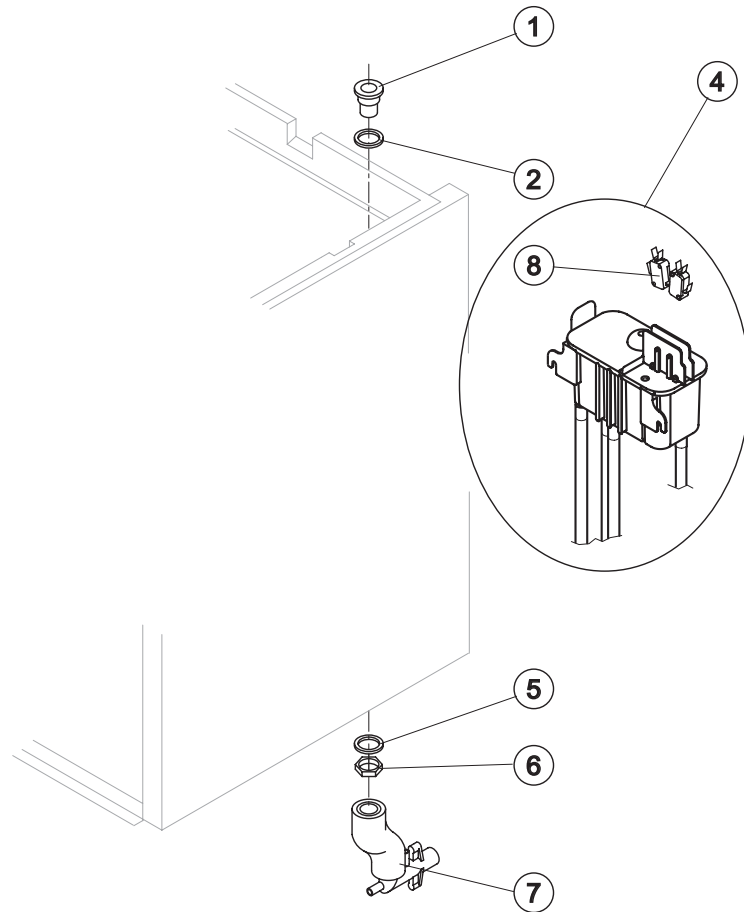

Ref. 1 - Foamed Cabinet Assy

Condensation	Code
Air	C11097A
Water	C11097W

Common Parts

Ref.	Spare Description	Code
1	Compressor	231174
2*	Molecular Drier	14009
6	Suction Line	for the spare parts code give us the s/n.

Parts for Air-Cooled Version Only

Ref.	Spare Description	Code
3	Air Condenser	Current Version 201222
3	Air Condenser	Till s/n. 874650 201147
5	Sucking Fan	20031

Parts for Water-Cooled Version Only

Ref.	Spare Description	Code
4	Water Condenser	14014
5	Sucking Fan	10213

Ref.	Spare Description	Code
1	Insulating Cap	18170
2	Closing Disk	22825
3	Seeger	20043
4	Stainless Steel Screw	20663
5	Shimming Disk	22826
6	Self-Lubricating Disk	20631
7	Stainless Steel Thrust Bearing	20686
8	OR Gasket 3087	20688
9	Ice Breaker	201236
10	Auger	20783
11	Ceramic Seal	20937
13	OR Gasket 3162 NBR70	20429
14	Reduction Ring	20785
15	Stainless Steel Bearing	20782
16	Flange	20629
17	Joint	D20784
18	Evaporator Assy	C11140
19	Insulating Cap	18267
20	ABS Ice exhaust assembly	From s/n. 829710 C10781

Ref.	Spare Description	Code
1	Water Outlet Nipple	10472
2	Silicone Gasket	13219
4*	Double Switch Basin Assembly	C10706
5	Semirigid Polyethylene Gasket	13007
6	Bin Discharge Nut	10096
8	Microswitch	23055