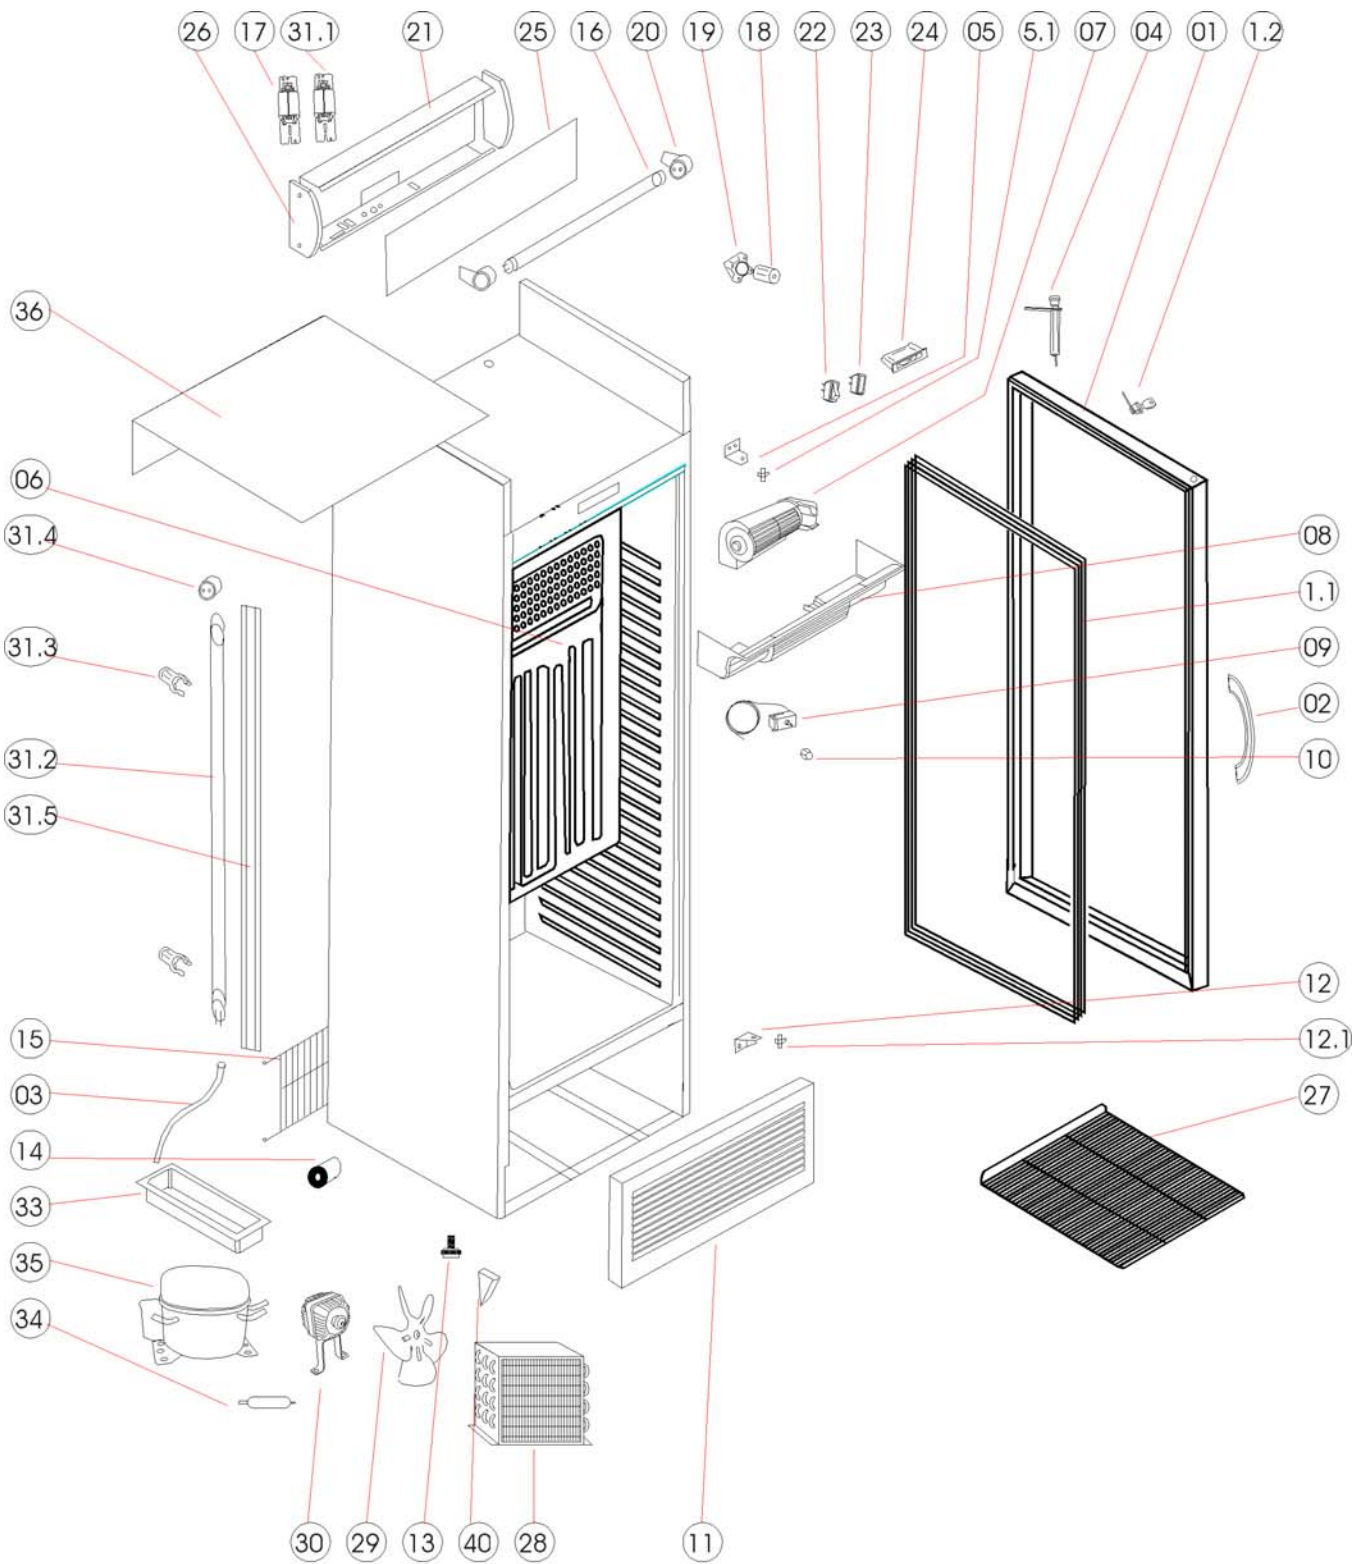

FSC 1450

18-10-2011

POS.	PART NO	ITEM		
1	1810700235	DOOR		
1.1	1814690042	DOOR GASKET		
1.2	1814900011	LOCK WITH KEY		
2	1817700003	HANDLE		
3	1815500025	HOSE 5/8"		
4	1811900059	SPRING HINGE COMPLETE		
5	1811900043	BASE FOR HINGE		
5.1	6617640009	PIN FOR TOP HINGE		
6	1812700054	ROLL BOND EVAPORATOR		
7	1813700236	INTERNAL FAN MOTOR		
8	1814611082	COVER FOR INTERNAL FAN		
9	1022600059	THERMOSTAT K50-L3420 500 MM		
10	1014618062	THERMOSTAT KNOB		
11	1814618017	VENTILATION GRILL BOTTOM		
12	1011908042	BOTTOM HINGE		
12.1	1017640010	PIN FOR BOTTOM HINGE		
13	1014610190	ADJUSTMENT SCREW FOOT		
14	1014610071	ROLLER		
15	1815200122	GRILL COVER FOR COMPRESSOR COMPARTMENT		
16	1813920002	FLUORESCENT TUBE 18W		
17	1813980002	BALLAST 18W		
18	1513912002	STARTER 4-65		
19	1813912008	SOCKET FOR STARTER		
20	1113921002	SOCKET FOR FLUORESCENT TUBE, CANOPY		
21	1817511420	CANOPY		
22	1013916016	SWITCH FOR LIGHT		
23	1013916017	GREEN CONTROL LAMP		
24	1024100002	THERMOMETER		
25	1814676027	COVER FOR CANOPY		
26	1114618027	LEFT AND RIGHT SIDE COVER FOR FRONT OF CANOPY		
27	1815200121	WIRE SHELF FOR PRINT		
27	1815200158	WIRE SHELF WITH WIRE FRONT		
28	1812800080	CONDENSER		
29	1813700206	FAN BLADE		
30	4513700068	EXTERNAL FAN MOTOR		
31.1	1813980006	BALLAST 36 WATT		
31.2	1813920004	FLUORESCENT TUBE 36W		
31.3	1814611088	FLUORESCENT TUBE HOLDER		
31.4	1013940002	SOCKET FOR FLUORESCENT TUBE		
31.5	1814680001	COVER FOR FLUORESCENT TUBE		
33	1014610174	DRIP TRAY		
34	3113000021	DRIER 25 GR		
35	1010800061	COMPRESSOR COMPLETE GL90TB		
36	1817511421	TOP PLATE FOR CANOPY		
40	1014618029	FALSE BOTTOM HINGE		

090925

Explode FSC1450

NordCap®