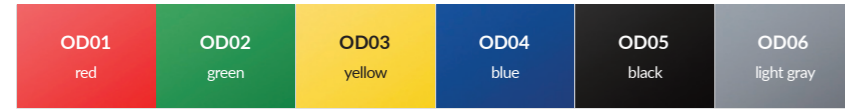

PATTERN BOOK

 **IGLOO**
MORE THAN COOLING

Metal element colours - STANDARD

PCV bumper colours

ABS side panel colours

Price stripe colours

HIPS top panel colours

Aluminium profile colours

LED lightning colours

Granite colours

Wood melamine structure

Melamine wood

Wood veneer

Wood trend

					
TR01* RAL 1028 yellow	TR02* RAL 2004 orange	TR03* RAL 3001 red (signal)	TR04* RAL 3003 red (ruby)	TR05 RAL 2013 red (pearl)	TR06 VM 912 metallic pink
					
TR07* RAL 5005 blue (signal)	TR08 VM 900/905 blue metallic	TR09 RAL 9006 metallic silver	TR10* RAL 9005 black	TR11 RAL 6033 turquoise (mint)	TR12 RAL 1035 metallic beige
					
TR13 VM 900/907 metallic green	TR14* white igloo	<p>* also available in matt versions</p> <p>Due to the use of natural wood veneers and natural granite in production process IGLOO company informs that, Colors and wood grain can be different in particular series of devices and is not considered as a defect of the product.</p>			