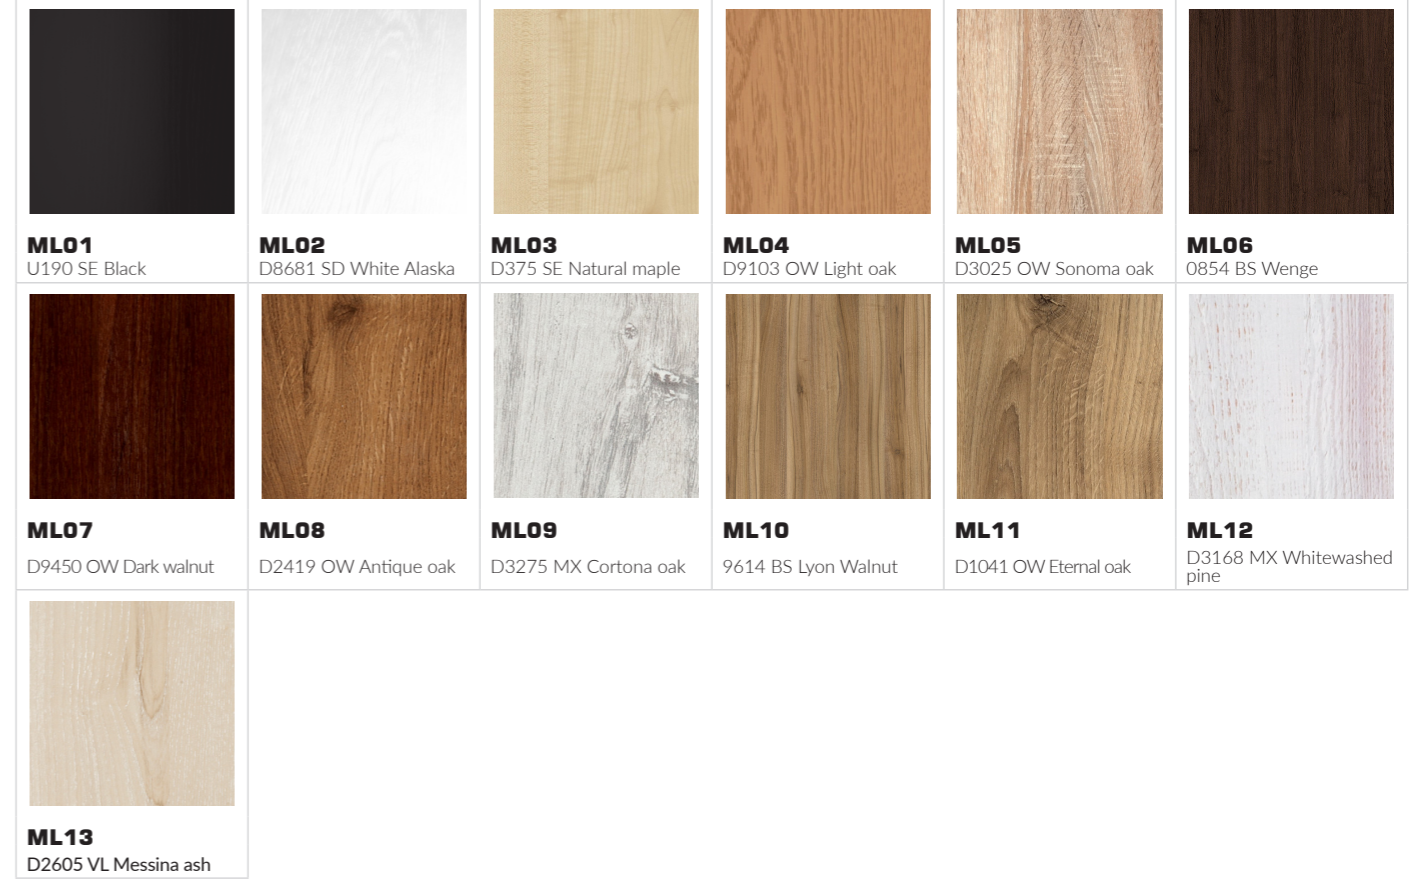

PATTERN BOOK

 **IGLOO**
MORE THAN COOLING

Metal element colours - STANDARD

PCV bumper colours

ABS side panel colours

Price stripe colours

HIPS top panel colours

Aluminium profile colours

LED lightning colours

Granite colours

Wood melamine structure

Melamine wood

Wood veneer

Wood trend

					
TR01* RAL 1028 yellow	TR02* RAL 2004 orange	TR03* RAL 3001 red (signal)	TR04* RAL 3003 red (ruby)	TR05 RAL 2013 red (pearl)	TR06 VM 912 metallic pink
					
TR07* RAL 5005 blue (signal)	TR08 VM 900/905 blue metallic	TR09 RAL 9006 metallic silver	TR10* RAL 9005 black	TR11 RAL 6033 turquoise (mint)	TR12 RAL 1035 metallic beige
					
TR13 VM 900/907 metallic green	TR14* white igloo	<p>* also available in matt versions</p> <p>Due to the use of natural wood veneers and natural granite in production process IGLOO company informs that, Colors and wood grain can be different in particular series of devices and is not considered as a defect of the product.</p>			