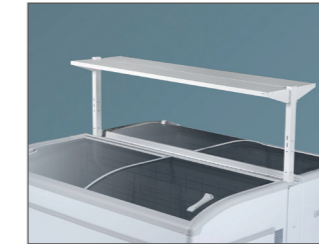

DOUBLE SHELF - 1 LEVEL
FOR DSM, GSM & ESM