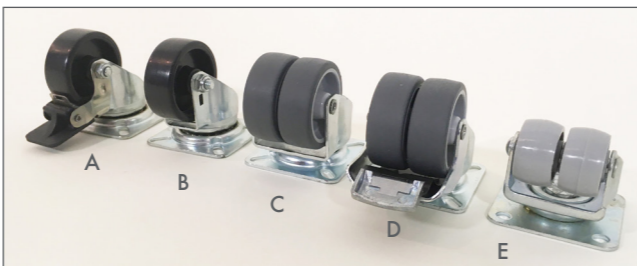

### CASTORS

A) HJULBØ50 SINGLE CASTOR WITH BRAKE, Ø50  
B) HJULØ50 SINGLE CASTOR, Ø50  
C) HJULBØ50GRÅ DOUBLE CASTOR, Ø50  
D) HJULDBØ50GRÅ DOUBLE CASTOR WITH BRAKE, Ø50  
E) HJULØ32DOBB DOUBLE CASTORS, Ø32MM