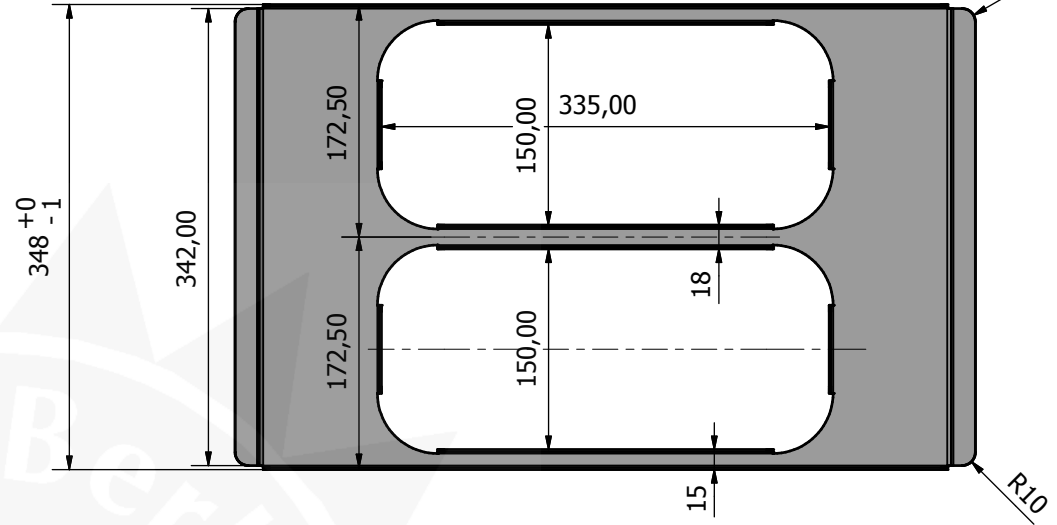

Sælning
 Q@O@a@a/A*
 Q@A@a@a/A F
 FGGEJA^i
 Q)KEIJAEDHEA I AEA EAG
 Q@KEIJAEDHEA I AEA EAG
 ^T aalk f O \ ael c E^i i a E^
 Q c i \ ^ c a d k d , , E a e l c E^i i a E^ {

Materiale: rustfrit stål t= 1,5 mm
 Skarpe kanter afgrates

Designed by Marina	Checked by	Approved by	Date	Date 24-09-2014	
Elcold Aps			KURVSCOOP4		
			78218-01	Edition	Sheet 1 / 1