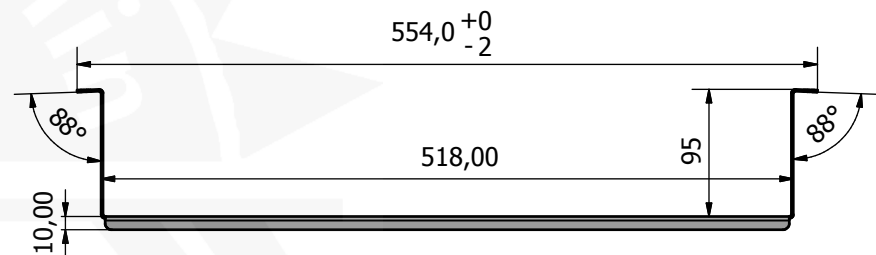

Sælning
 Q@O@a@a/A*
 Q@A@a@a/A F
 FGGEJA^i
 Q)KEIJAEDHEA I AEA EAG
 Q@KEIJAEDHEA I AEA EAG
 ^T aalk f O \ ael c E^i i a E^
 Q c i \ ^ c a d k d , , E a e l c E^i i a E^ {

Materiale: rustfrit stål t= 1,5 mm
 Skarpe kanter afgrates

Designed by Marina	Checked by	Approved by	Date	Date 24-09-2014	
Elcold Aps			KURVSCOOP4		
			78218-01	Edition	Sheet 1 / 1