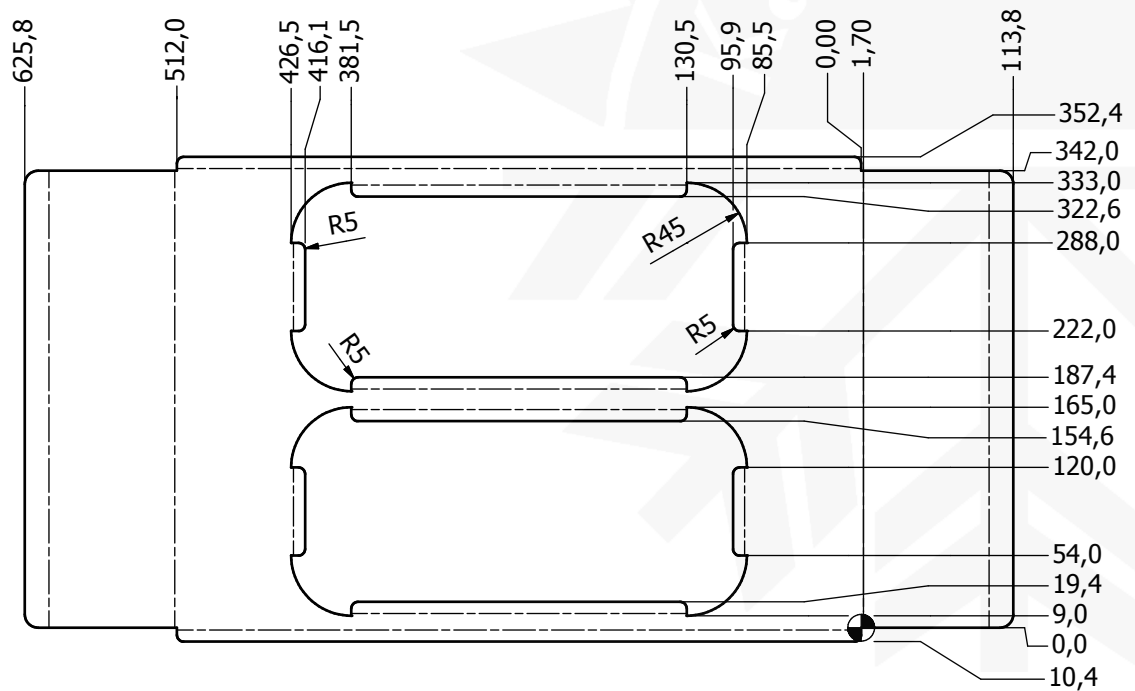

Sælning
 Q@O@a@a/A*
 Q@A@a@a/A F
 FGGEJA^i
 Q)KEIJAEDHEA I AEA EAG
 Q@KEIJAEDHEA I AEA EAG
 ^T aalk f O \ ael c E^i i a E^
 Q c i \ ^ c a d k d , , E a e l c E^i i a E^ {

Materiale: rustfrit stål t= 1,5 mm
 Skarpe kanter afgrates

Designed by Marina	Checked by	Approved by	Date	Date 24-09-2014	
Elcold Aps			KURVSCOOP4		
			78218-01	Edition	Sheet 1 / 1