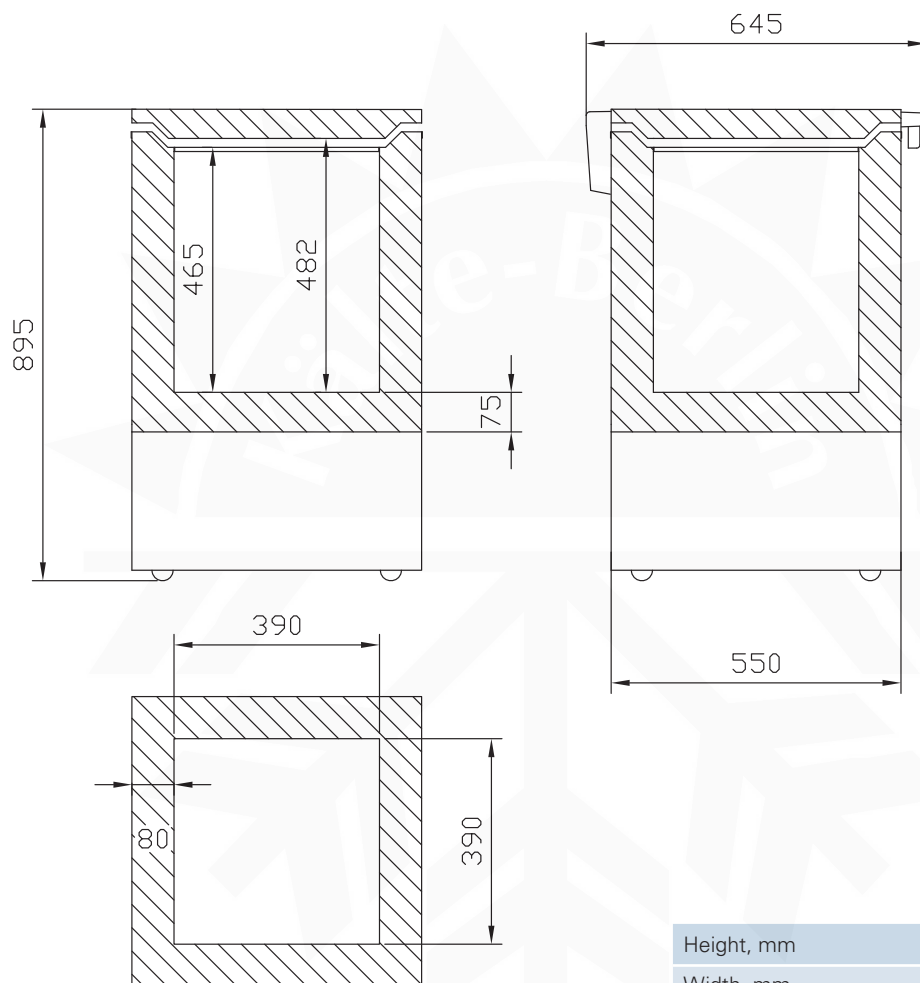

### -86°C LOW TEMPERATURE FREEZER

All measurements in mm

Height, mm	895
Width, mm	550
Depth, mm	550
Incl. handle and hinge, mm	645